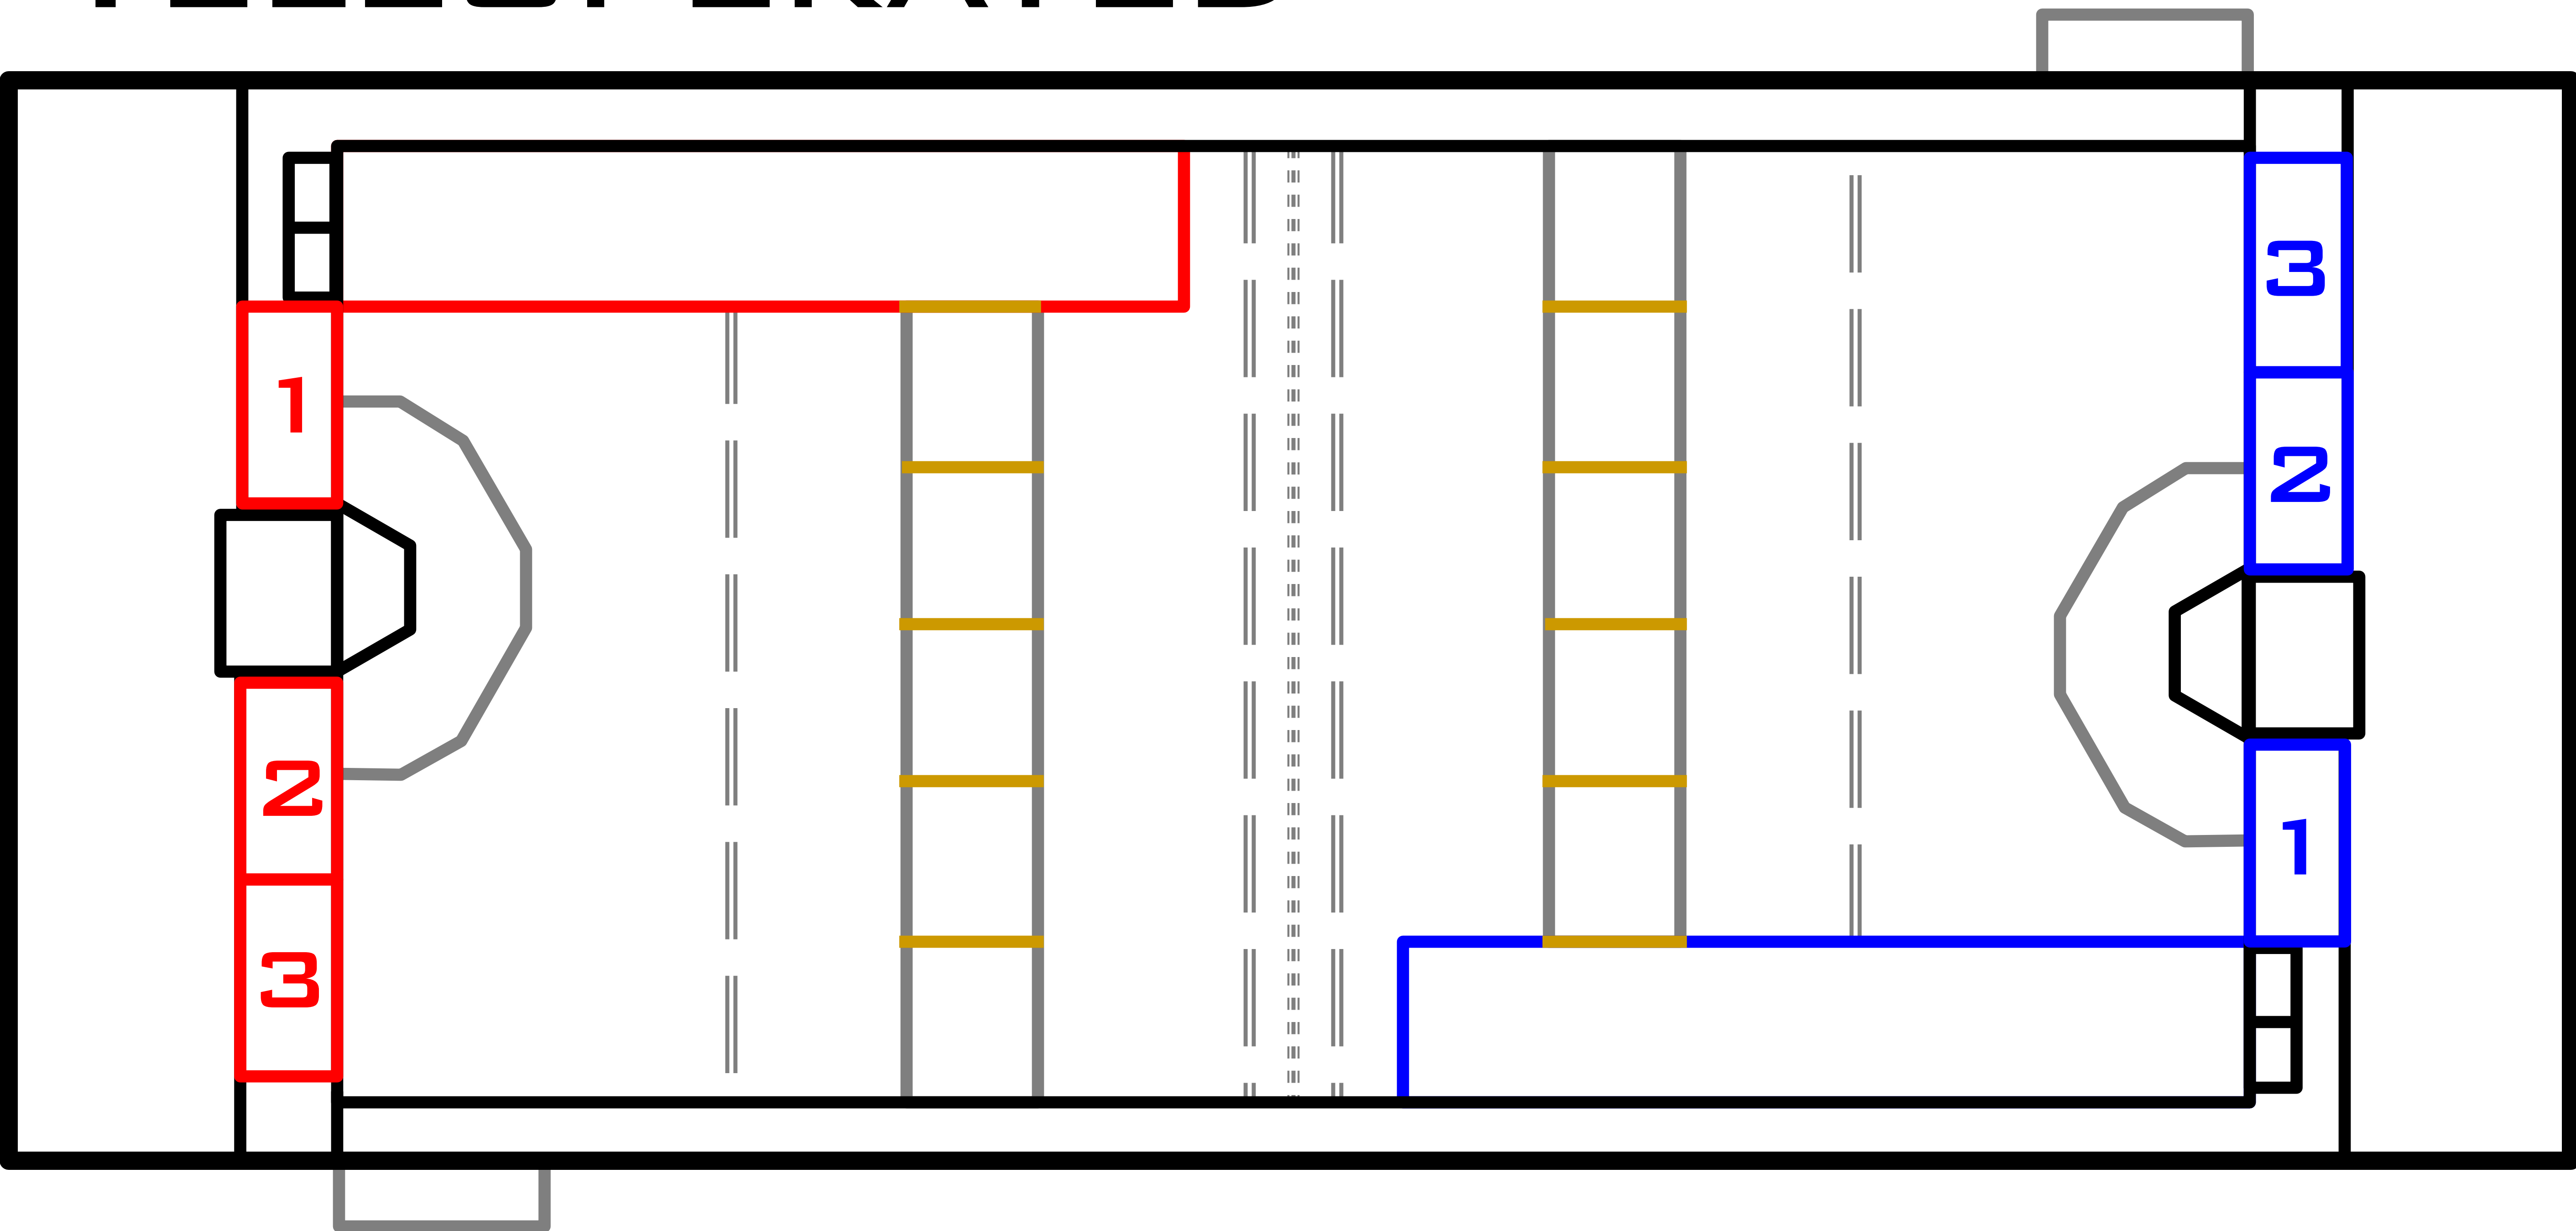

TELEOPERATED

RED ALLIANCE

MATCH:

BLUE ALLIANCE

1:

1:

2:

2:

3:

3:

 7 \oplus 1

PLAYBOOK

PLAY:

DESCRIPTION:

PLAY:

DESCRIPTION: